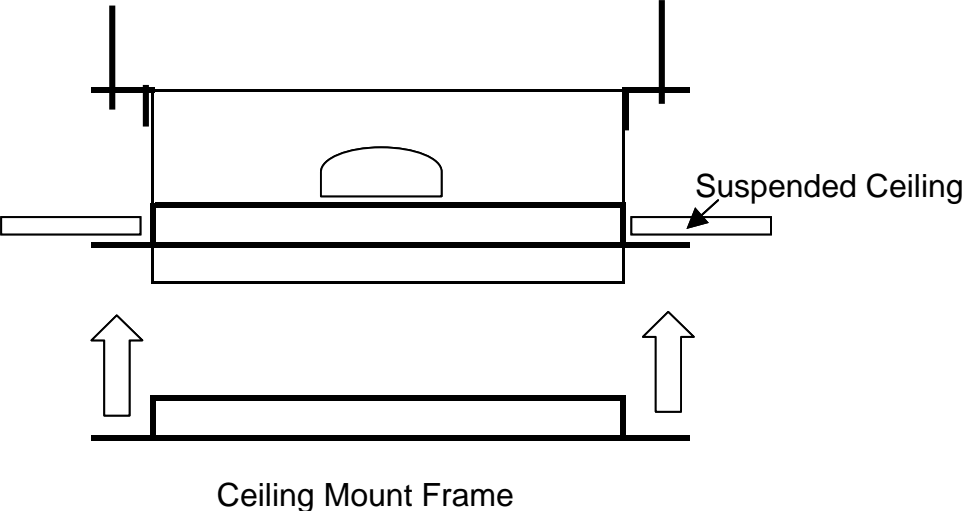

On / Off

Front Cover

Handle

All specification subject to change without previous notice

Series: OceanClean

Model: Plasma600

Ceiling Mounted Method

Wall Mounted Method

All specification subject to change without previous notice

Ceiling Mounted and Wall Mounted Method