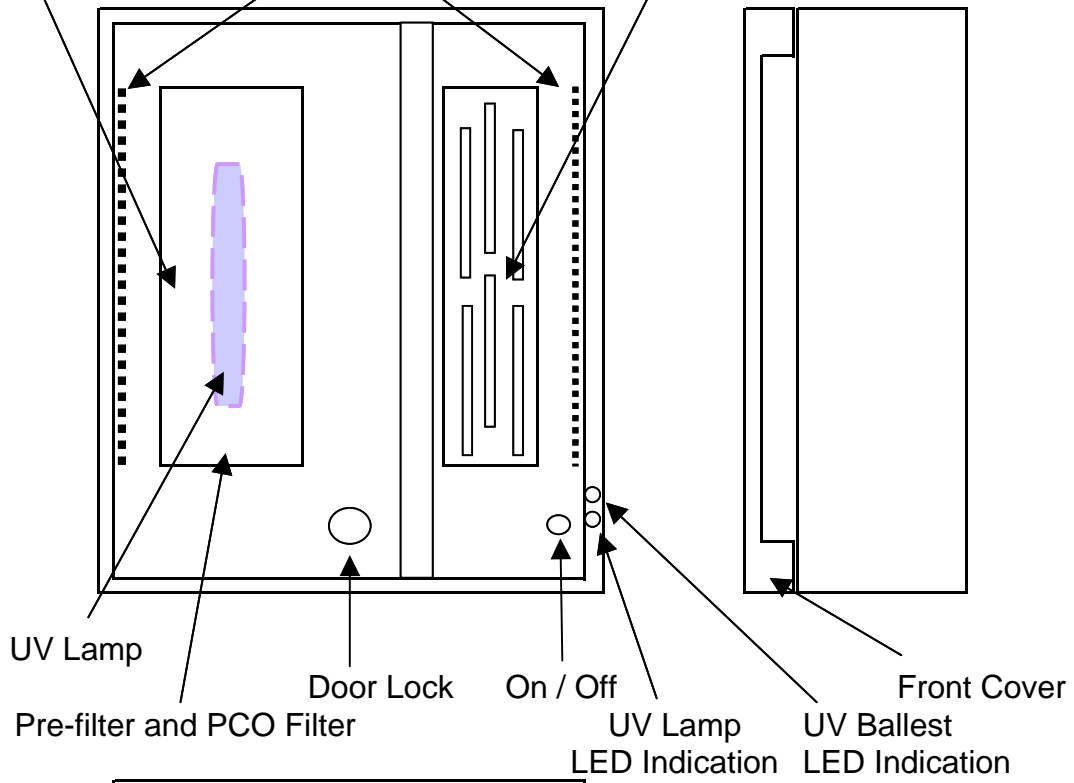

Air Intake

LED Indication Lamp

Air Outlet

All specification subject to change without previous notice

Series: OceanClean

Model: UV600

Air Intake

LED Indication Lamp

Series: OceanClean

Model: PTU600

Air Intake

LED Indication Lamp

Air Outlet

Plasma Air
Tube 102E

Pre-Filter

Door Lock