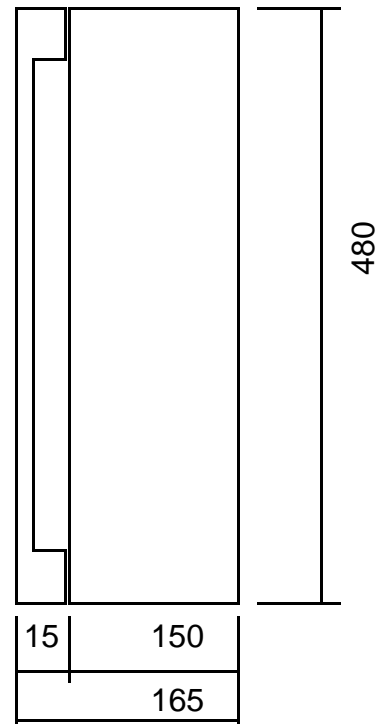

All specification subject to change without previous notice

Series: OceanClean

Model: PTU600