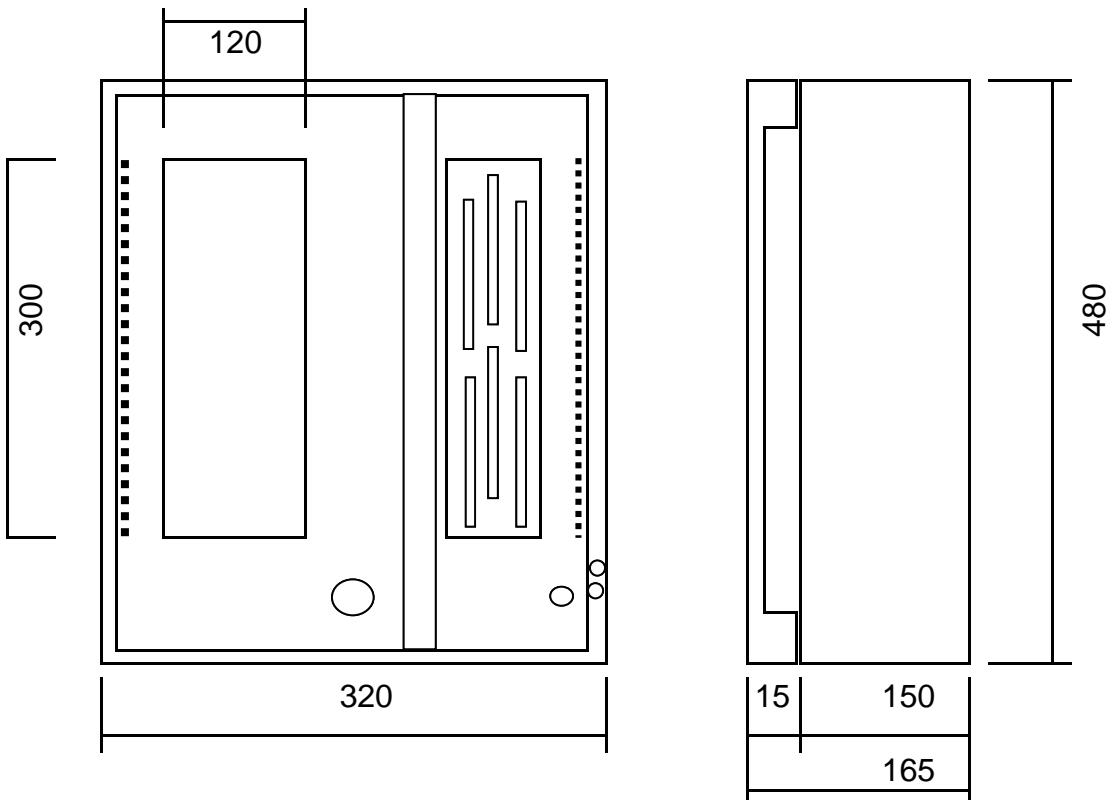

Air Intake

LED Indication Lamp

Air Outlet

All specification subject to change without previous notice

Series: OceanClean

Model: UV600

Air Intake

LED Indication Lamp