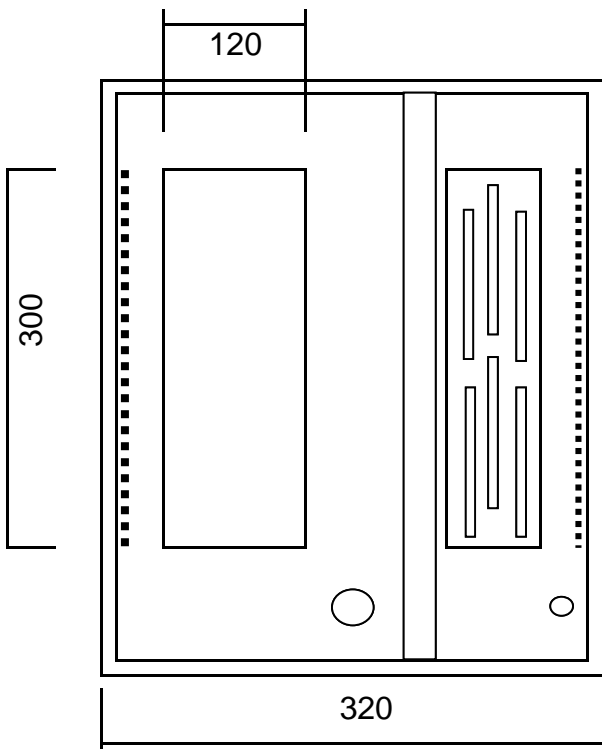

All specification subject to change without previous notice

Series: OceanClean

Model: PTU600