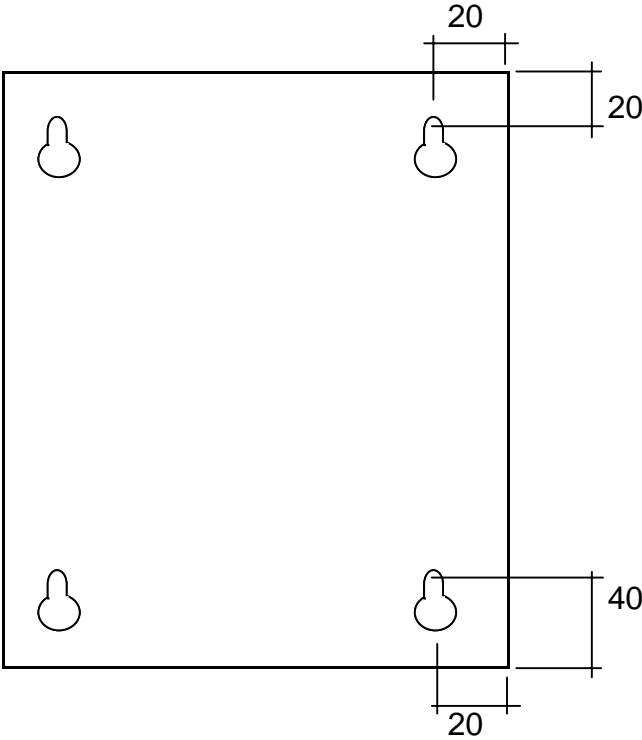

On / Off

Front Cover

Handle

All specification subject to change without previous notice

Series: OceanClean

Model: Plasma600

Ceiling Mounted Method

Wall Mounted Method