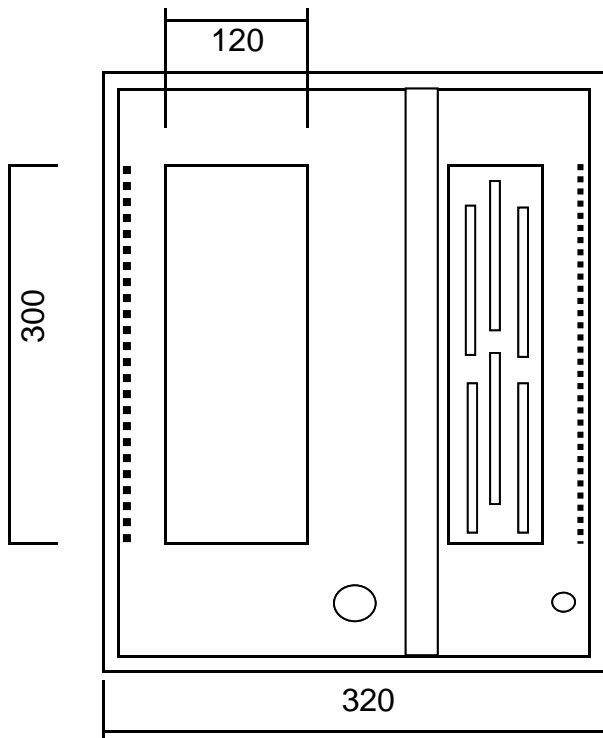

All specification subject to change without previous notice

Series: OceanClean

Model: Plasma600