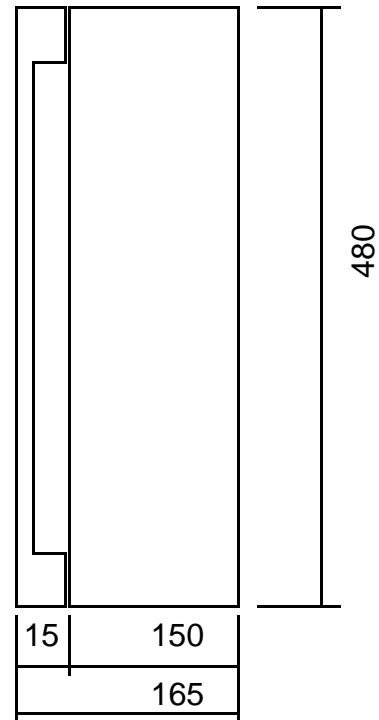

All specification subject to change without previous notice

Series: OceanClean

Model: Plasma600