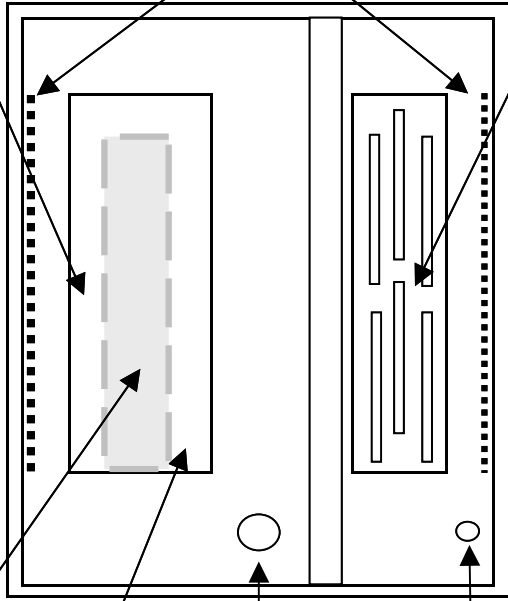

Air Intake

LED Indication Lamp

Air Outlet

All specification subject to change without previous notice

Series: OceanClean

Model: UV600

Air Intake

LED Indication Lamp

Air Outlet

PTU
PTU102E

Pre-Filter

Door Lock

On / Off

Front Cover

Handle

All specification subject to change without previous notice

Series: OceanClean

Model: PTU600

Air Intake

LED Indication Lamp

Air Outlet

Plasma Air
Tube 102E

Pre-Filter

Door Lock

On / Off

Front Cover

Handle

All specification subject to change without previous notice

Series: OceanClean

Model: Plasma600

Ceiling Mounted Method

Wall Mounted Method